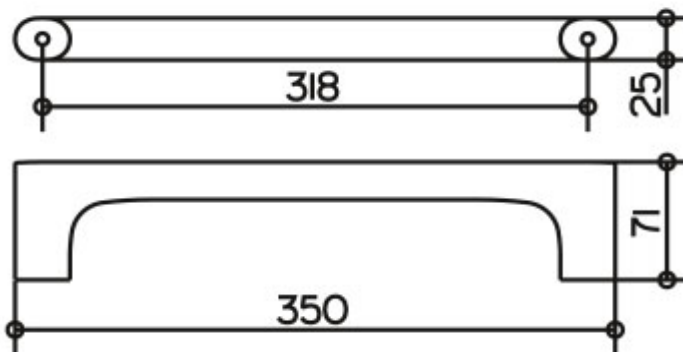

SPECIFICATION SHEET - bathroom accessories

BRAND:	KEUCO	Product Photo:
ORIGIN:	Germany	
SERIES:	ED400	
PRODUCT DESCRIPTION:	Towel rail / grab bar 350mm	
MODEL No.	11507 010000	
FINISH/COLOUR:	Chrome-plated	
DIMENSIONS:	350mm x 71mm x 25mm	
OPTIONAL MATCHING PARTS:		

Technical Informations:

REMINDER:	Do not use cleaners containing abrasive cleansers, ammonia, bleach, acids, waxes, alcohol, solvents or other products not recommended for chrome.
	All information is for reference only, installation shall always be based on the actual product delivered.